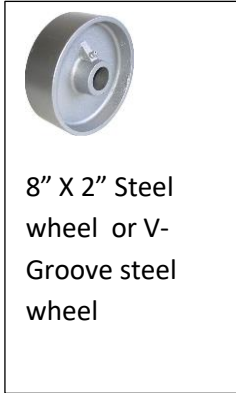

Part #	Swivel/Rigid	Wheel Size (Diameter x Tread Width), Wheel Material, Bearings, Color	Capacity	Overall Height	Price Each	Shipping Locations
6680-01-SPUP	Swivel	8" x 2" Solid Polyurethane w/ Prec. Ball Bearings; Blue	900#	9 -1/2 in.	$73.00	GA, NC
6680-01-SPUP-TLB	Swivel w/ Top Lock Brake	8" x 2" Solid Polyurethane w/ Prec. Ball Bearings; Blue	900#	9 -1/2 in.	$78.00	GA, NC
6680R-01-SPUP	Rigid	8" x 2" Solid Polyurethane w/ Prec. Ball Bearings; Blue	900#	9 -1/2 in.	$72.00	GA, NC
Part #	Swivel/Rigid	Wheel Size (Diameter x Tread Width), Wheel Material, Bearings, Color	Capacity	Overall Height	Price Each	Shipping Locations
6680-01-STL	Swivel	8" x 2" Steel or V-Groove w/ Roller Bearings	900#	9 -1/2 in.	$58.00	GA, NC
6680-01-STL-TLB	Swivel w/ TLB	8" x 2" Steel or V-Groove w/ Roller Bearings	900#	9 -1/2 in.	$63.00	GA, NC
6680R-01-STL	Rigid	8" x 2" Steel or V-Groove w/ Roller Bearings	900#	9 -1/2 in.	$57.00	GA, NC

Dual Pedal Total Lock

<https://www.youtube.com/watch?time_continue=2&v=o6zcpon-j6M&feature=emb_logo>