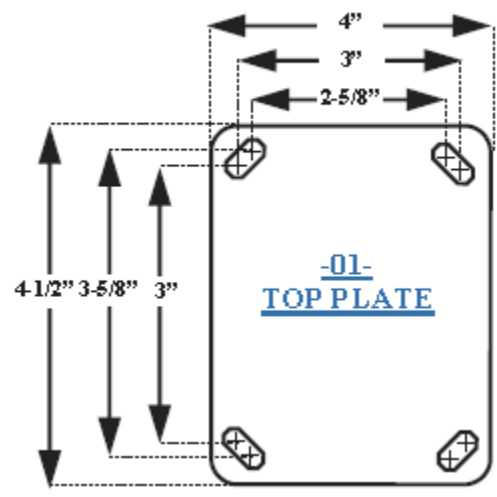

Part #	Swivel/Rigid	Wheel Size (Diameter x Tread Width), Wheel Material, Bearings, Color	Capacity	Overall Height	Price Each	Shipping Locations
6680-01-SPUP	Swivel	8" x 2" Solid Polyurethane w/ Prec. Ball Bearings; Blue	900#	9 -1/2 in.	$73.00	GA, NC
6680-01-SPUP-TLB	Swivel w/ Top Lock Brake	8" x 2" Solid Polyurethane w/ Prec. Ball Bearings; Blue	900#	9 -1/2 in.	$78.00	GA, NC
6680R-01-SPUP	Rigid	8" x 2" Solid Polyurethane w/ Prec. Ball Bearings; Blue	900#	9 -1/2 in.	$72.00	GA, NC
Part #	Swivel/Rigid	Wheel Size (Diameter x Tread Width), Wheel Material, Bearings, Color	Capacity	Overall Height	Price Each	Shipping Locations
6680-01-STL	Swivel	8" x 2" Steel or V-Groove w/ Roller Bearings	900#	9 -1/2 in.	$58.00	GA, NC
6680-01-STL-TLB	Swivel w/ TLB	8" x 2" Steel or V-Groove w/ Roller Bearings	900#	9 -1/2 in.	$63.00	GA, NC
6680R-01-STL	Rigid	8" x 2" Steel or V-Groove w/ Roller Bearings	900#	9 -1/2 in.	$57.00	GA, NC

Dual Pedal Total Lock

<https://www.youtube.com/watch?time_continue=2&v=o6zcpon-j6M&feature=emb_logo>